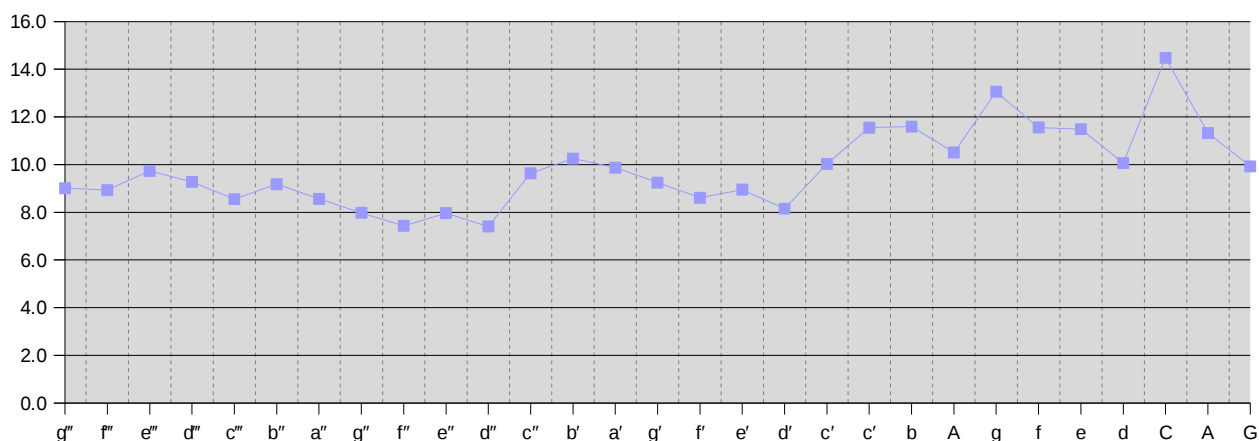

Total: 284.4

Tension

String lengths (and therefore tensions) are approximate, based on the most accurate measurements yet available, from

Karen A. Loomis, *The organology of the Queen Mary and Lamont harps*, PhD thesis, The University of Edinburgh, 2014, p.142

Online at [https://www.era.lib.ed.ac.uk/handle/1842/19551(cc by-nc-sa)](https://www.era.lib.ed.ac.uk/handle/1842/19551(cc%20by-nc-sa))