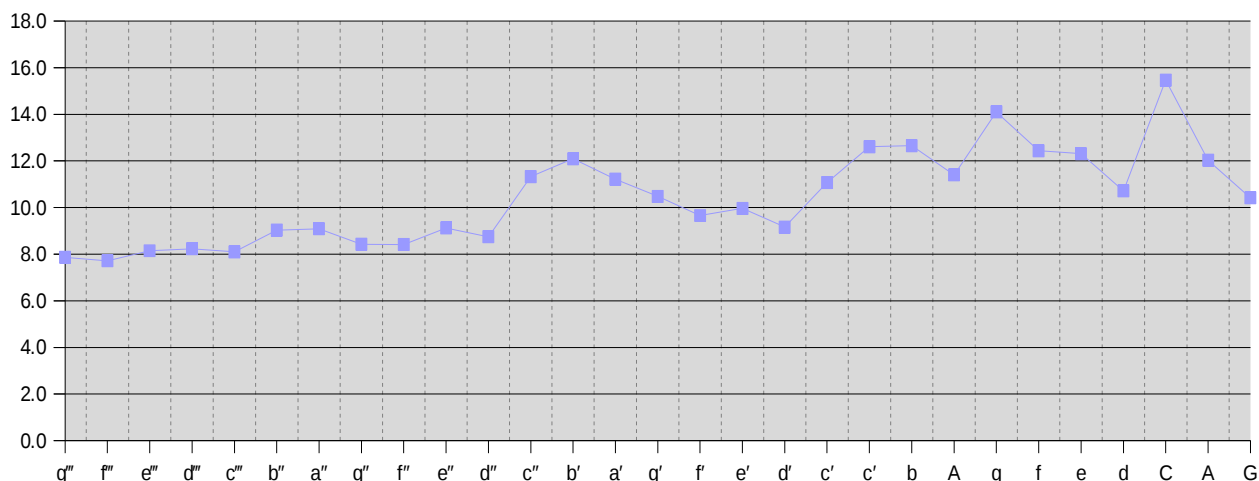

String no.	freq	Note	Length (cm)	Length (in)	Gauge (mm)	Gauge (in)	Tension (kgf)	Metal	
1	1568	g'''	7.1	2.8	0.48	0.019	7.9	Yellow brass	
2	1396	f'''	7.9	3.1	0.48	0.019	7.7	Yellow brass	
3	1318	e'''	8.6	3.4	0.48	0.019	8.2	Yellow brass	
4	1174	d'''	9.7	3.8	0.48	0.019	8.2	Yellow brass	
5	1046	c'''	10.8	4.3	0.48	0.019	8.1	Yellow brass	
6	986	b''	12.1	4.8	0.48	0.019	9.0	Yellow brass	
7	880	a''	13.6	5.4	0.48	0.019	9.1	Yellow brass	
8	784	g''	14.7	5.8	0.48	0.019	8.4	Yellow brass	
9	698	f''	16.5	6.5	0.48	0.019	8.4	Yellow brass	
10	659	e''	18.2	7.2	0.48	0.019	9.1	Yellow brass	
11	587	d''	20	7.9	0.48	0.019	8.7	Yellow brass	
12	523	c''	21.9	8.6	0.56	0.022	11.3	Yellow brass	
13	493	b'	24	9.5	0.56	0.022	12.1	Yellow brass	
14	440	a'	25.9	10.2	0.56	0.022	11.2	Yellow brass	
15	392	g'	28.1	11.1	0.56	0.022	10.5	Yellow brass	
16	349	f'	30.3	11.9	0.56	0.022	9.7	Yellow brass	
17	329.5	e'	32.6	12.8	0.56	0.022	10.0	Yellow brass	
18	293.5	d'	35.1	13.8	0.56	0.022	9.2	Yellow brass	
19	261.5	c'	37.3	14.7	0.65	0.026	11.1	Yellow brass	
20	261.5	c'	39.8	15.7	0.65	0.026	12.6	Yellow brass	
21	246.5	b	42.3	16.7	0.65	0.026	12.7	Yellow brass	
22	220	A	45	17.7	0.65	0.026	11.4	Yellow brass	
23	196	g	47.5	18.7	0.7	0.028	14.1	Hard Sterling Silver	
24	174.5	f	50.1	19.7	0.7	0.028	12.4	Hard Sterling Silver	
25	164.75	e	52.8	20.8	0.7	0.028	12.3	Hard Sterling Silver	
26	146.75	d	55.3	21.8	0.7	0.028	10.7	Hard Sterling Silver	
27	130.75	C	58	22.9	0.9	0.035	15.5	Hard Sterling Silver	
28	110	A	60.8	24.0	0.9	0.035	12.0	Hard Sterling Silver	
29	98	G	63.5	25.0	0.9	0.035	10.4	Hard Sterling Silver	
							Total:	302.0	

Tension

String lengths (and therefore tensions) are approximate, based on the most accurate measurements yet available, from Paul Dooley 'Reconstructing the medieval Irish harp', *Galpin Society Journal* LXVII, 2014, used with permission