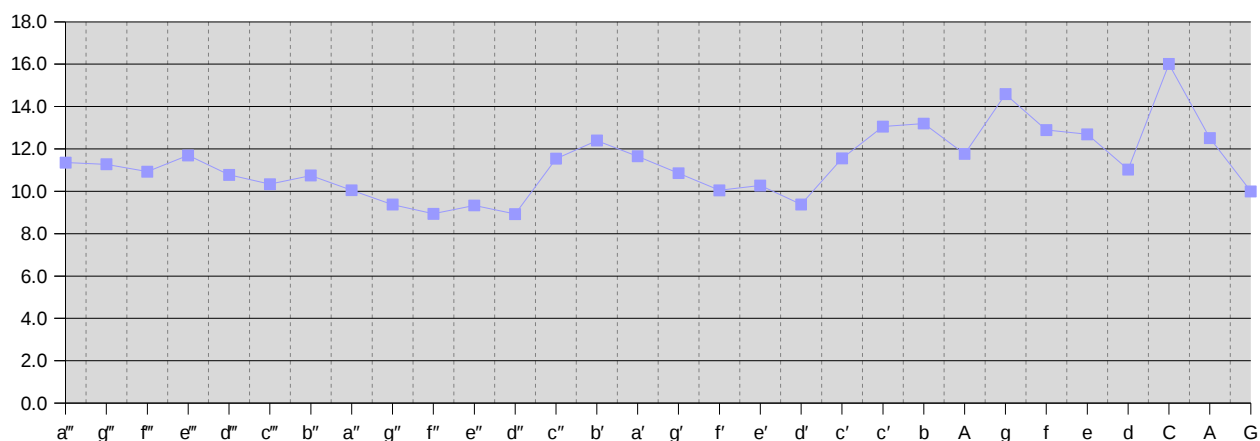

Queen Mary Harp string chart (30 strings)

For replicas with shorter trebles, requiring the 30th pin and loop in the bass.

© Simon Chadwick, 2019

www.earlygaelicharp.info

String no.	freq	Note	Length (cm)	Length (in)	Gauge (mm)	Gauge (in)	Tension (kgf)	Metal
1	1760	a^{'''}	7.6	3.0	0.48	0.019	11.4	Yellow brass
2	1568	g^{'''}	8.5	3.3	0.48	0.019	11.3	Yellow brass
3	1396	f^{'''}	9.4	3.7	0.48	0.019	10.9	Yellow brass
4	1318	e^{'''}	10.3	4.1	0.48	0.019	11.7	Yellow brass
5	1174	d^{'''}	11.1	4.4	0.48	0.019	10.8	Yellow brass
6	1046	c^{'''}	12.2	4.8	0.48	0.019	10.3	Yellow brass
7	986	b^{''}	13.2	5.2	0.48	0.019	10.7	Yellow brass
8	880	a^{''}	14.3	5.6	0.48	0.019	10.0	Yellow brass
9	784	g^{''}	15.5	6.1	0.48	0.019	9.4	Yellow brass
10	698	f^{''}	17	6.7	0.48	0.019	8.9	Yellow brass
11	659	e^{''}	18.4	7.2	0.48	0.019	9.3	Yellow brass
12	587	d^{''}	20.2	8.0	0.48	0.019	8.9	Yellow brass
13	523	c^{''}	22.1	8.7	0.56	0.022	11.5	Yellow brass
14	493	b[']	24.3	9.6	0.56	0.022	12.4	Yellow brass
15	440	a[']	26.4	10.4	0.56	0.022	11.7	Yellow brass
16	392	g[']	28.6	11.3	0.56	0.022	10.9	Yellow brass
17	349	f[']	30.9	12.2	0.56	0.022	10.0	Yellow brass
18	329.5	e[']	33.1	13.0	0.56	0.022	10.3	Yellow brass
19	293.5	d[']	35.5	14.0	0.56	0.022	9.4	Yellow brass
20	261.5	c[']	38.1	15.0	0.65	0.026	11.6	Yellow brass
21	261.5	c[']	40.5	16.0	0.65	0.026	13.1	Yellow brass
22	246.5	b	43.2	17.0	0.65	0.026	13.2	Yellow brass
23	220	A	45.7	18.0	0.65	0.026	11.8	Yellow brass
24	196	g	48.3	19.0	0.7	0.028	14.6	Hard Sterling Silver
25	174.5	f	51	20.1	0.7	0.028	12.9	Hard Sterling Silver
26	164.75	e	53.6	21.1	0.7	0.028	12.7	Hard Sterling Silver
27	146.75	d	56.1	22.1	0.7	0.028	11.0	Hard Sterling Silver
28	130.75	C	59	23.2	0.9	0.035	16.0	Hard Sterling Silver
29	110	A	62	24.4	0.9	0.035	12.5	Hard Sterling Silver
30	98	G	62.2	24.5	0.9	0.035	10.0	Hard Sterling Silver
							Total:	339.1

Tension